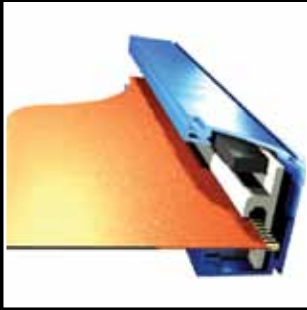

Zip Track System