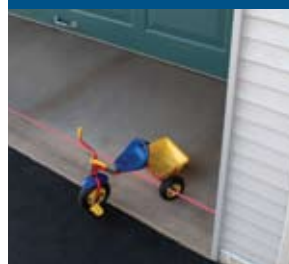

Easy door release

When you need to open or close the garage door manually, simply release the operator's quick-disconnect trolley.

Assurance through self checks

The operator's self-diagnostic system continuously checks to see whether everything is working properly. In the unlikely event of a problem, it will pinpoint the trouble and let you know by flashing the courtesy light. You can often solve the problem on the spot with a call to Apple Door Systems.

Extra strong "I" Rail

Protector model comes standard with reinforced "I" Rail for large or heavy doors.

State of the Art Photo-Eye Door Safety System

Emergency Disconnect Handle

3-Channel Transmitter (Standard)