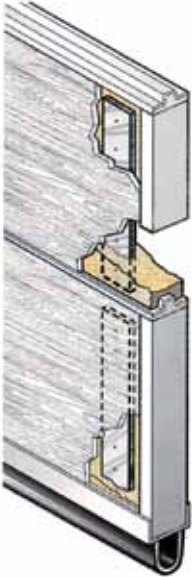

THE ROXBURY

CARRIAGE HOUSE DOOR

Give Your Home a Grand Entrance

The Roxbury Carriage House Door is architecturally pleasing and features the beauty of a deep embossed wood grain appearance and the durability of steel. With an R-Value of 13.45, the Roxbury is an investment in value as it is urethane insulated for maximum energy efficiency. Engineered for years of use, each door is made from galvanized steel, which won't rot, crack, or warp. The Roxbury is ideal in all climates, keeping garages cooler in summer and warmer in winter. See for yourself why the Roxbury Carriage House Door is an unmatched value for your home.

ROXBURY STYLES

Colonial Arched Glass Panel Option

Square Glass Panel Option

Standard Solid Panel Option

ROXBURY DETAILS

- Vinyl top cap provides thermal barrier and foam protector.
- Full thermal break on ALL sections insulates from extreme temperatures.
- Embossed galvanized steel skins assure protection from warping, rotting, and rusting.
- Attractive deep wood grain embossed steel is factory pre-finished and painted on both the exterior and interior with epoxy primer and polyester finish coat.
- Rigid vinyl end caps protect and seal the foam core and provide a smooth surface for door stops.
- Weather seals between each section joint keep out wind and rain.
- 1 3/8" polyurethane insulation is pressure injected and leaves no voids when bonding to both exterior and interior skins.
- Heavy 20-gauge galvanized back-up plates extending the full height of each section give superior hardware support.
- Flexible vinyl bottom astragal fits contour of floor providing a weather seal and is easily replaced if damaged.

DECORATIVE HARDWARE

- Built to resist the harshest weather
- Designed to look like hand forged iron
- Attached easily

HINGES (Optional)

HANDLES (Standard)

Available Sizes:

Widths: 8' 0", 9' 0", 10' 0", 12' 0", 14' 0", 15' 0", 16' 0", 18' 0"